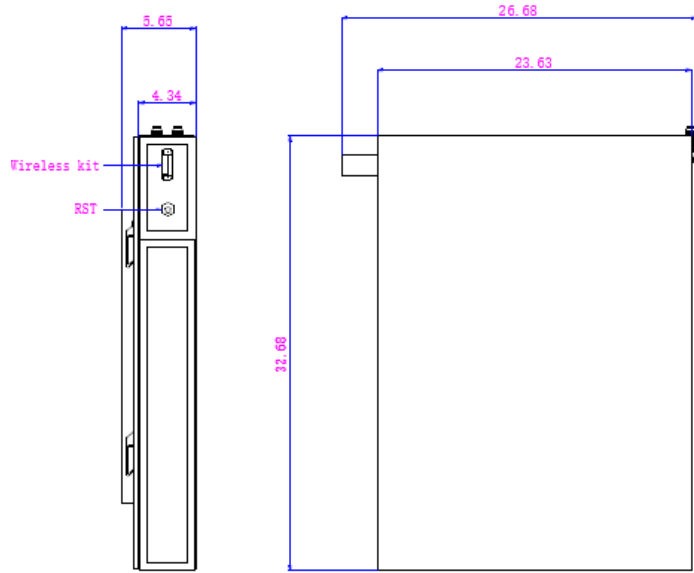

Atlaspowersolutions.com

Atlas Ultra Thin Powerwall

Part #'s

AT482252265-22

AT481601766-22

The rear bracket can be removed and fixed with 12 M6 screws if necessary, it can achieve the protection grade of IP65 as a whole

Backview

No mounting support

With mounting support

The overall output interface faces upward after docking

THANK
YOU

ATLAS ENERGY SOLUTIONS LLC
848 W 1440 N SUITE 120
LOGAN, UTAH 84321
TEL: 1-435-233-6115
INFO@ATLASPOWERSOLUTIONS.COM