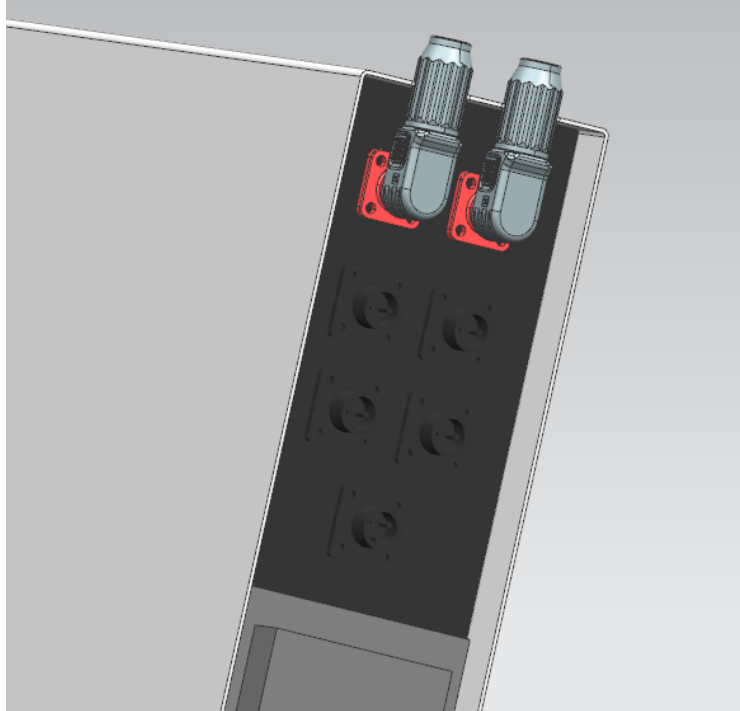

Atlaspowersolutions.com

Atlas Ultra Thin Powerwall

Part #'s

AT482252265-22

AT481601766-22

The rear bracket can be removed and fixed with 12 M6 screws if necessary, it can achieve the protection grade of IP65 as a whole

Backview

No mounting support

With mounting support

The overall output interface faces upward after docking

THANK
YOU

ATLAS ENERGY SOLUTIONS LLC
848 W 1440 N SUITE 120
LOGAN, UTAH 84321
TEL: 1-435-233-6115
INFO@ATLASPOWERSOLUTIONS.COM