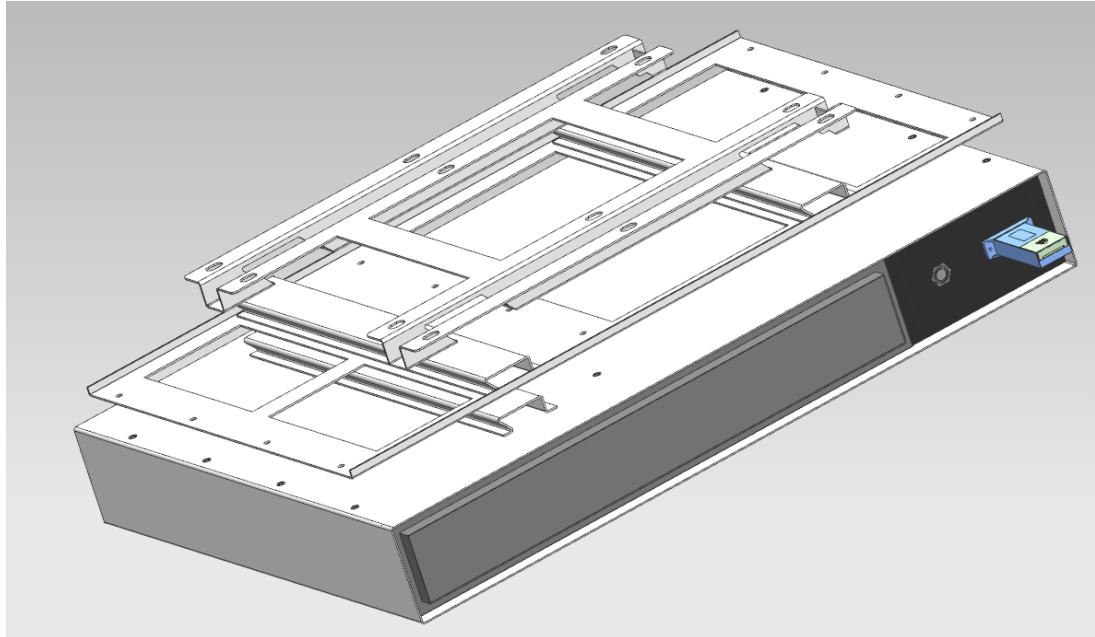

Atlaspowersolutions.com

Atlas Ultra Thin Powerwall

Part #'s

AT482252265-22

AT481601766-22

The rear bracket can be removed and fixed with 12 M6 screws if necessary, it can achieve the protection grade of IP65 as a whole

Backview

No mounting support

With mounting support

The overall output interface faces upward after docking

THANK
YOU

ATLAS ENERGY SOLUTIONS LLC
848 W 1440 N SUITE 120
LOGAN, UTAH 84321
TEL: 1-435-233-6115
INFO@ATLASPOWERSOLUTIONS.COM