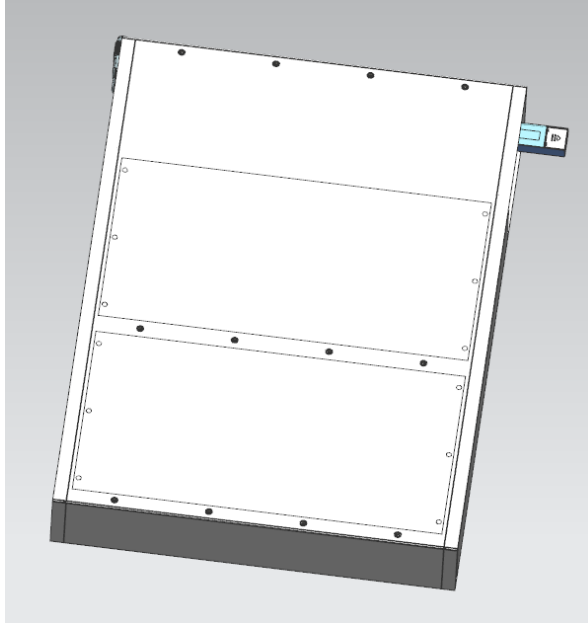

Atlaspowersolutions.com

Atlas Ultra Thin Powerwall

Part #'s

AT482252265-22

AT481601766-22

The rear bracket can be removed and fixed with 12 M6 screws if necessary, it can achieve the protection grade of IP65 as a whole

Backview

No mounting support

With mounting support

The overall output interface faces upward after docking

THANK
YOU

ATLAS ENERGY SOLUTIONS LLC
848 W 1440 N SUITE 120
LOGAN, UTAH 84321
TEL: 1-435-233-6115
INFO@ATLASPOWERSOLUTIONS.COM