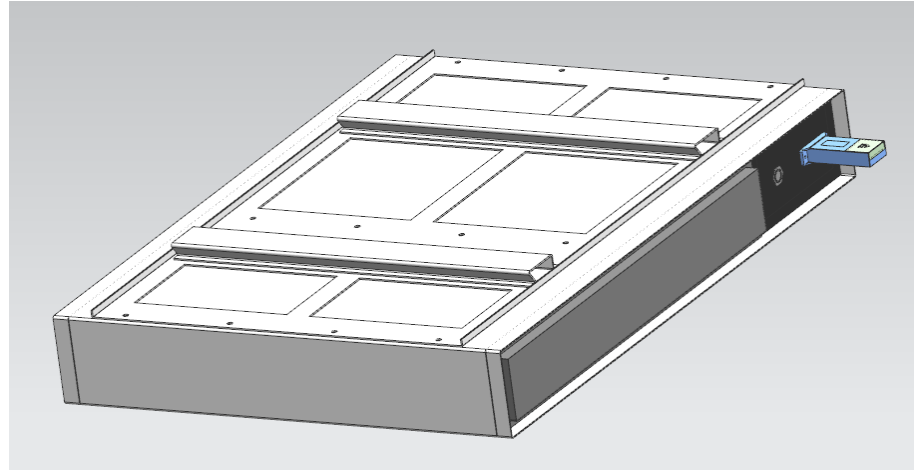

Atlaspowersolutions.com

Atlas Ultra Thin Powerwall

Part #'s

AT482252265-22

AT481601766-22

The rear bracket can be removed and fixed with 12 M6 screws if necessary, it can achieve the protection grade of IP65 as a whole

Backview

No mounting support

With mounting support

The overall output interface faces upward after docking

THANK
YOU

ATLAS ENERGY SOLUTIONS LLC
848 W 1440 N SUITE 120
LOGAN, UTAH 84321
TEL: 1-435-233-6115
INFO@ATLASPOWERSOLUTIONS.COM