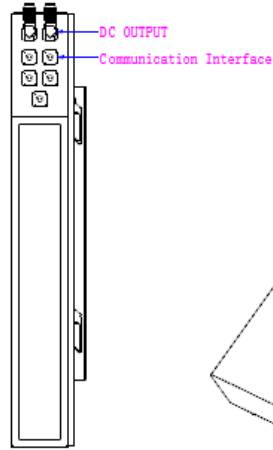

Atlaspowersolutions.com

Atlas Ultra Thin Powerwall

Part #'s

AT482252265-22

AT481601766-22

The rear bracket can be removed and fixed with 12 M6 screws if necessary, it can achieve the protection grade of IP65 as a whole

Backview

No mounting support

With mounting support

The overall output interface faces upward after docking

THANK
YOU

ATLAS ENERGY SOLUTIONS LLC
848 W 1440 N SUITE 120
LOGAN, UTAH 84321
TEL: 1-435-233-6115
INFO@ATLASPOWERSOLUTIONS.COM